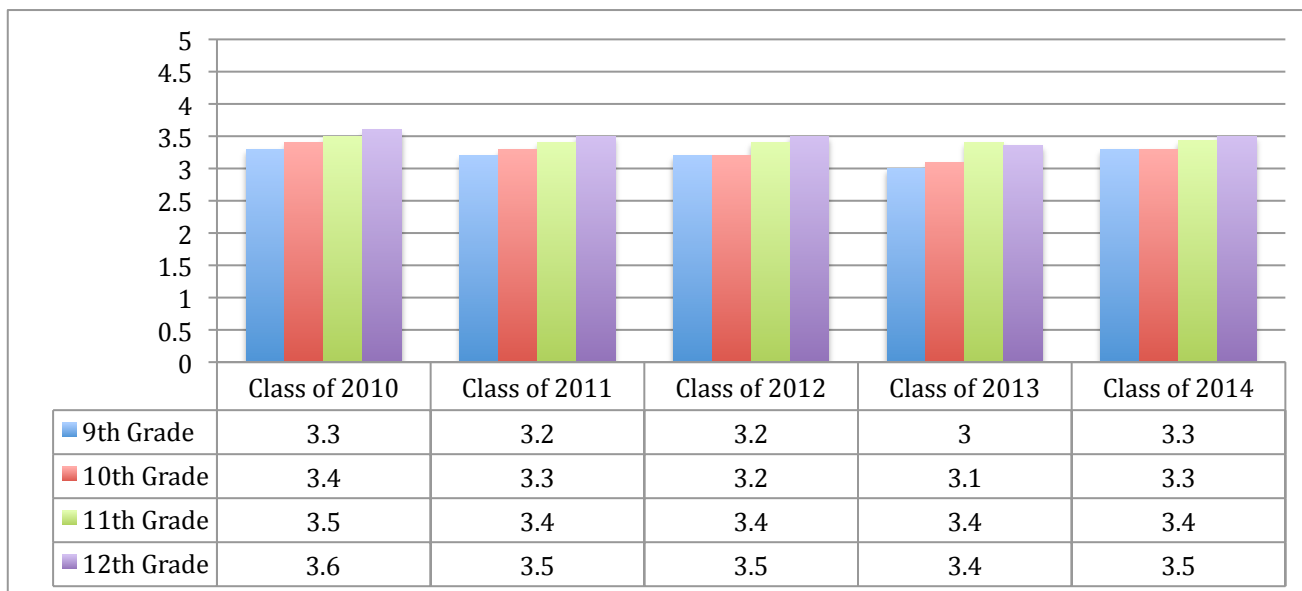

## High School Cumulative GPA Data by Graduating Class (Weighted)

GPA's rise as students move through high school. Within a given class, the grade 9 cumulative GPA tends to be its lowest and grade 12 cumulative GPA tends to be its highest.

Note: In grades 10 – 12, students take AP classes. AP classes use a 5-point GPA scale instead of the usual 4-point GPA scale. In grades 11 - 12, students are not required to take math and science.

## High School Cumulative GPA Data by School Year (Weighted)

Within a given school year, the grade 12 cumulative GPA tends to be the highest.

Note: In grades 10 – 12, students take AP classes. AP classes use a 5-point GPA scale instead of the usual 4-point GPA scale. In grades 11 - 12, students are not required to take math and science. Starting with the Class of 2016, 10<sup>th</sup> graders had more AP classes to select from.