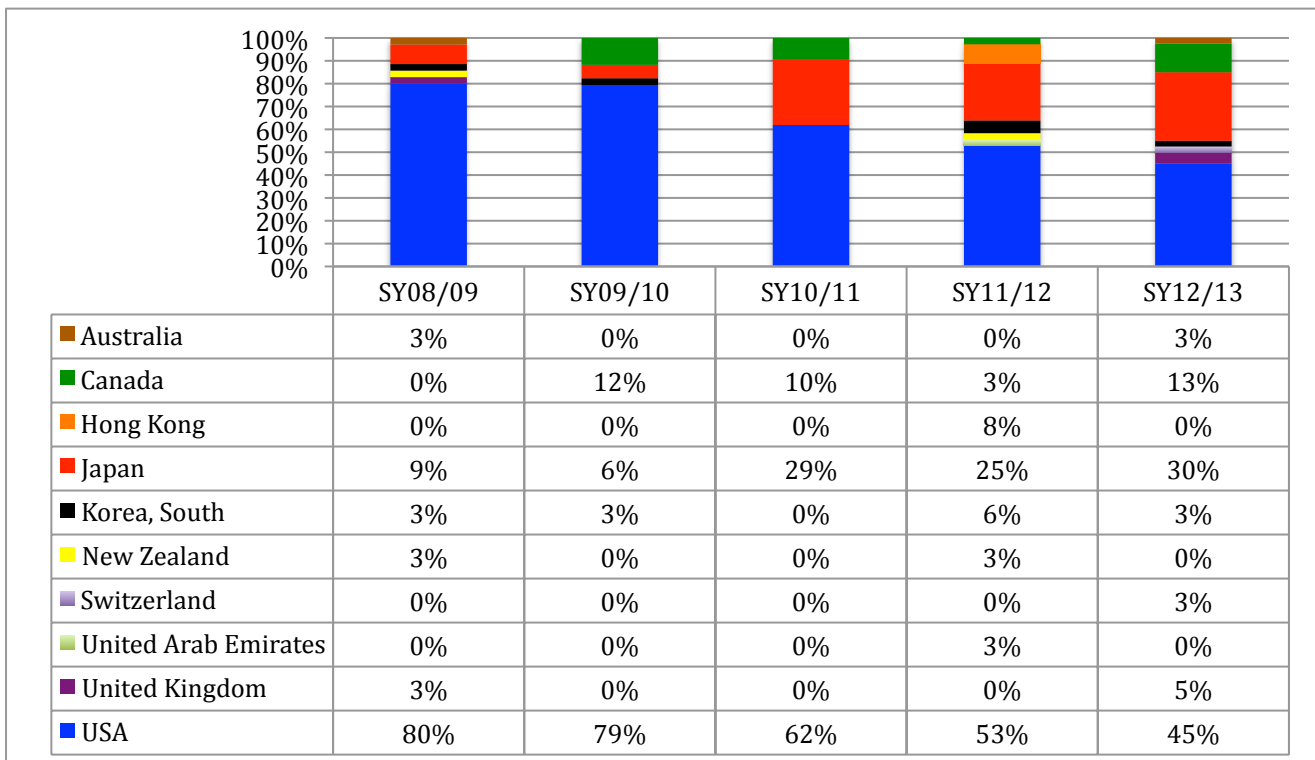

Percentage of Enrolled Graduates by Country

Starting in SY 08/09, the percentage of enrolled graduates attending a college/university in the USA has decreased, while the percentage of enrolled graduates attending a college/university in Japan has increased.

Note: The percentage is based on the total number of graduates enrolled in college/university, not the total number graduates.