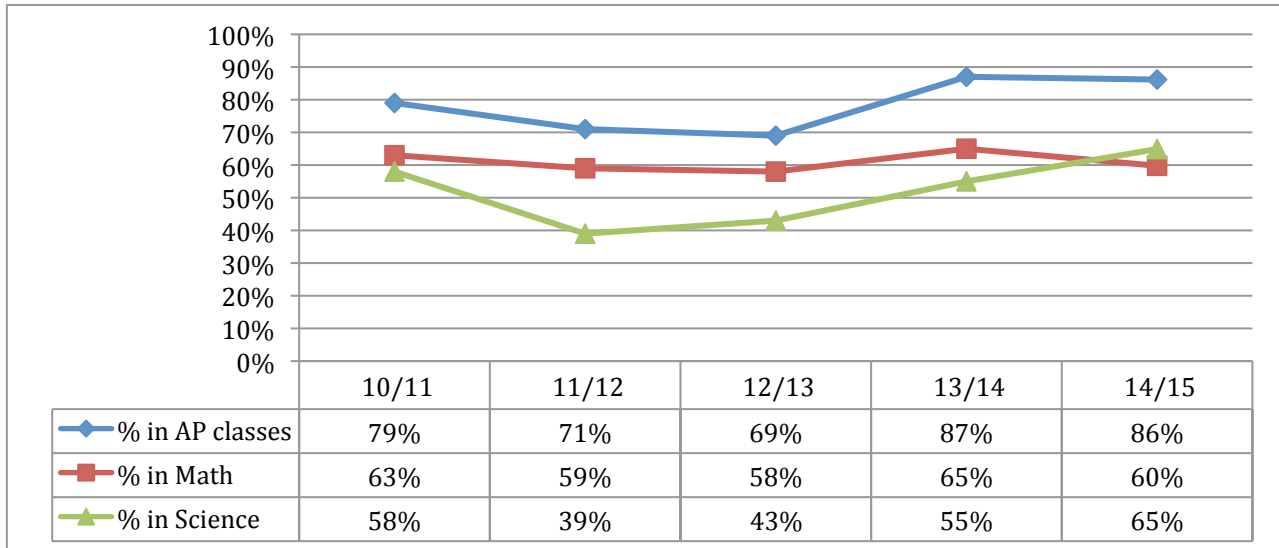

## Percentage of Juniors and Seniors Enrolled in Advanced Placement, Math, and Science

In the past 5 years, Advanced Placement has had the highest percentage enrollment, and generally speaking science has had the lowest percentage.

## Percentage of High School Students Enrolled in Fine Arts and Music

In the past 5 years, the percentage of high school students enrolled in the fine arts ranged from 59% to 79%, and the percentage of high school students enrolled in the music ranged from 49% to 68%.